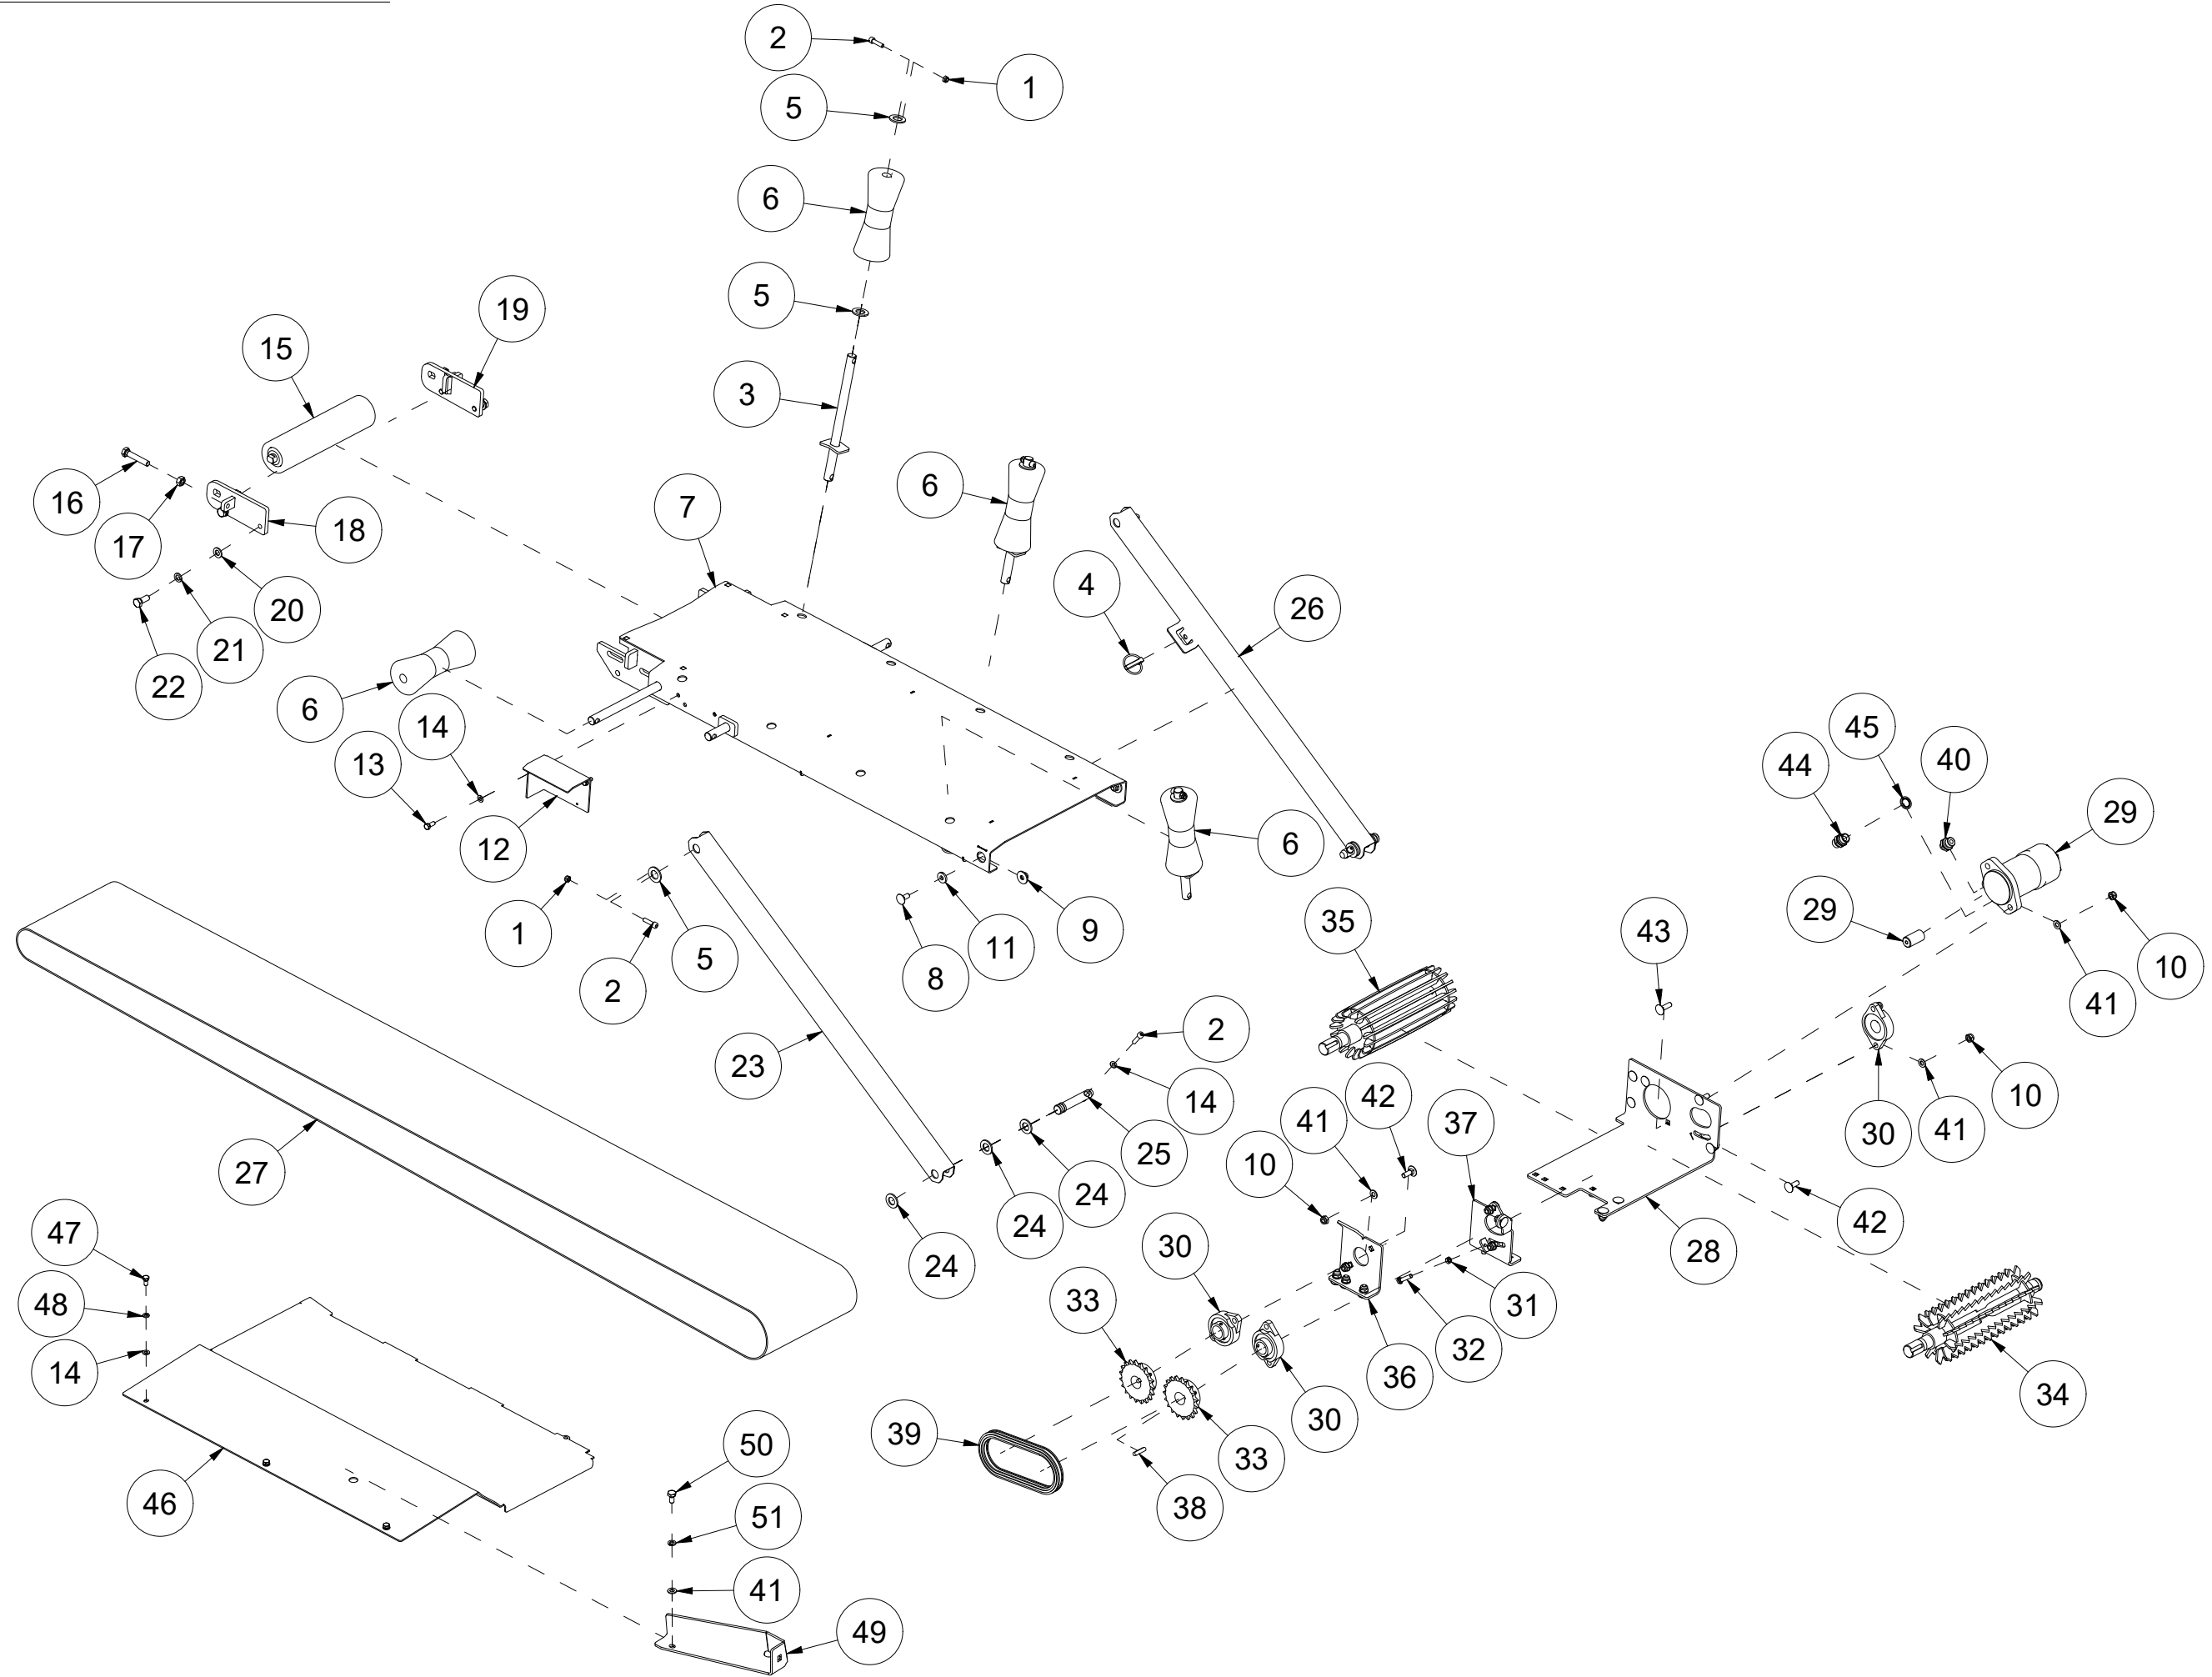

004 Feed table VM450

Pos	Qty	Article no	Designation
1	10	2483609	Locking nut M8 EIZn DIN 985
2	8	2477248	Unbrako cylinder screw M8x30 EIZn DIN 912
3	3	41201088	Roll holder
4	4	2556142	Linch pin Ø10x40
5	10	2531086	Washer M20 EIZn DIN 125
6	4	2245031	Support roller Ø60/84xL200
7	1	41211011	Feed table
8	11	2344330	Locking screw M10x25 EIZn 8.8 DIN 603
9	2	2533060	Body washer M10 EIZn DIN 9021
10	20	2483610	Locking nut M10 EIZn DIN 985
11	2	41151031	Bearing washer
12	1	41211090	Bracket
13	2	2422244	Hexagon screw M8x20 EIZn 8.8 DIN 933
14	11	2531047	Washer M8 EIZn DIN 125
15	1	2954327	Roll with bearings Ø76x300
16	2	2425360	Hexagon screw M12x65 EIZn 8.8 DIN 933
17	2	2481611	Hexagon nut M12 EIZn DIN 934
18	1	41321142	Bracket
19	1	41321143	Right bracket
20	4	2531069	Washer M12 EIZn DIN 125
21	4	2534069	Spring washer M12 EIZn DIN 127
22	4	2422348	Hexagon screw M12x30 EIZn 8.8 DIN 933
23	1	41211049	Support strut
24	6	2531083	Washer M18 EIZn DIN 125
25	2	2526321	Top strut bolt cat. 1 Ø19x70
26	1	41211050	Support strut
27	1	2222122	Band grip top B300 L4730
28	1	41211043	Feeder bracket
29	1	2955513	Hydraulic engine 315 ccm
30	3	2954170	Flange bearing BLF 206J 30mm
31	2	2481609	Hexagon nut M8 EIZn DIN 934
32	2	2425252	Hexagon screw M8x40 EIZn 8.8 DIN 933
33	2	41401029	Chain wheel19t 5/8"with set screw m8
34	1	41211006	
35	1	41211009	Drive wheel
36	1	41211044	Bracket
37	1	41211020	Bracket
38	2	2115131	Cotter 8x7 L36 St DIN 6885A
39	1	2963099	Roller chain 5/8" Simplex 36 links
40	1	2957766	Hexagon nipple GEK BSP 1/2" L12 ED
41	19	2531060	Washer M10 EIZn DIN 125
42	7	2344331	Locking screw M10x30 EIZn 8.8 DIN 603
43	2	2344332	Locking screw M10x35 EIZn 8.8 DIN 603
44	1	2957765	Hexagon nipple BSP 1/2" - 1/2"
45	1	2957861	Hydraulic gasket 1/2"
46	1	41211042	Cover
47	3	2422240	Hexagon screw M8x16 EIZn 8.8 DIN 933
48	3	2534047	Spring washer M8 EIZn DIN 127
49	1	41211081	Steering bracket
50	1	2422295	Hexagon screw M10x20 EIZn 8.8 DIN 933
51	1	2534060	Spring washer M10 EIZn DIN 127