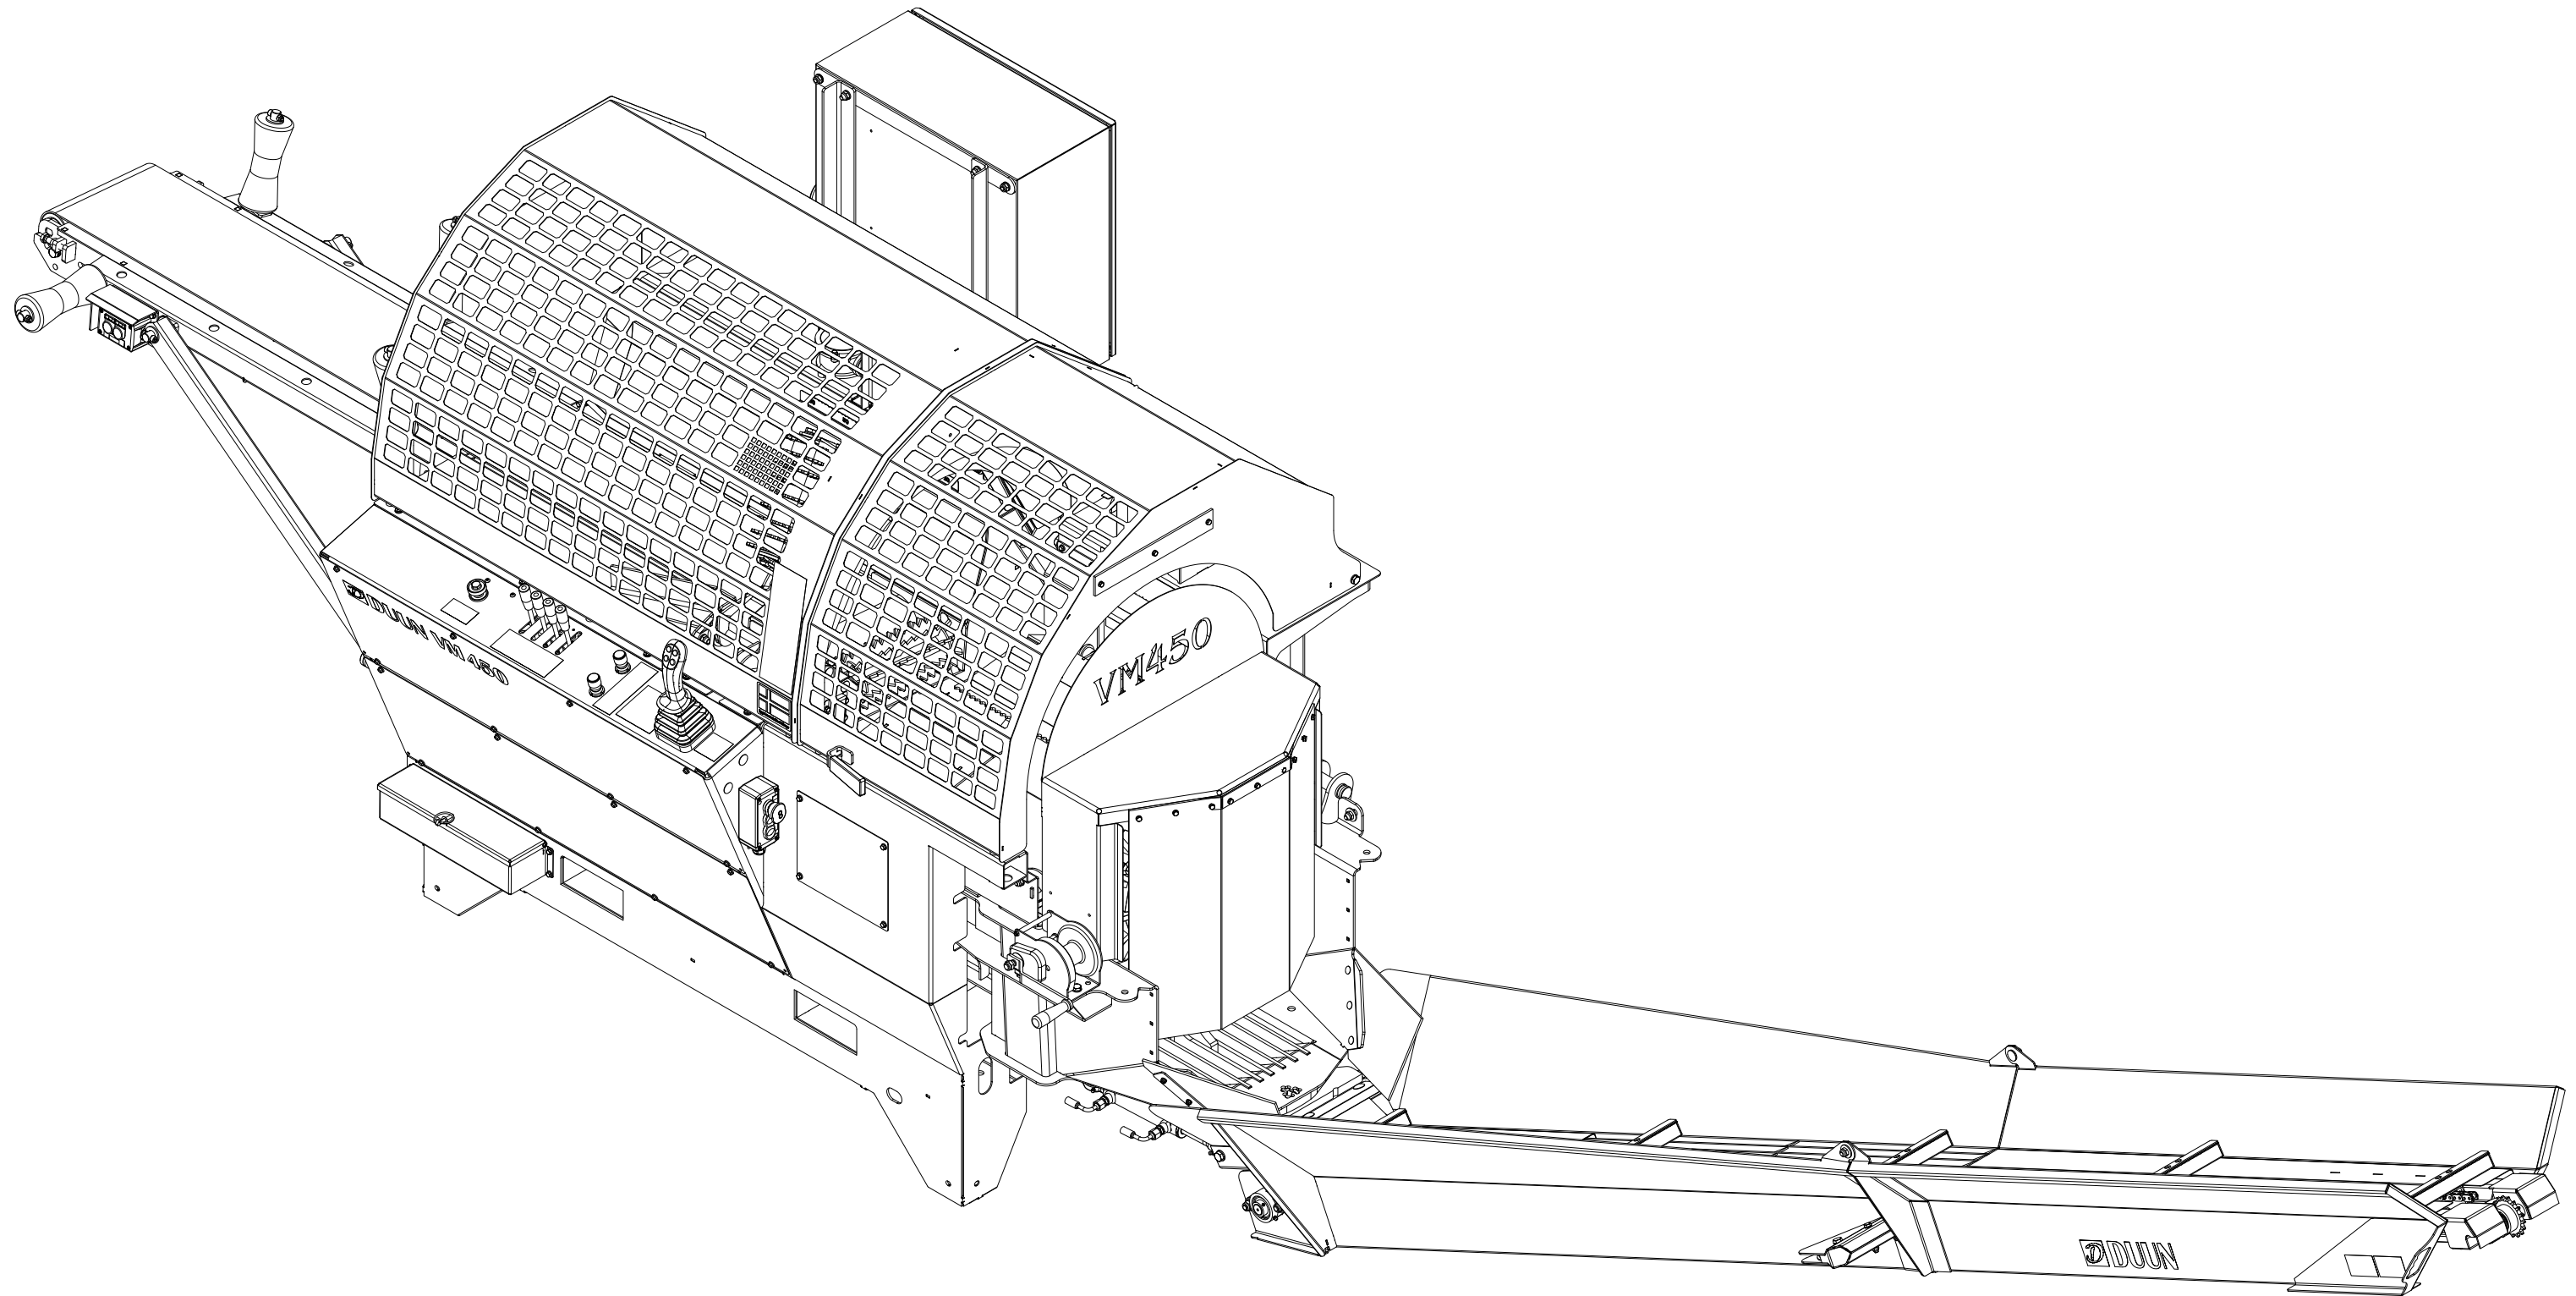

VM450 Spare parts catalogue

Duun Industrier as
7630 Åsen, Norway
www.duun.no

001 Chassis VM450

Pos	Qty	Article no	Designation
1	1	41211003	Chassis
2	2	41211059	Front cover
3	58	2451196	Hexagon screw with flange M6x10 EIZn 8.8 DIN 6921
4	4	41211091	Cover
5	1	41211093	Rear cover
6	1	41211097	Cover
7	13	2476197	Hexagon socket head cap screw M6x12 EIZn ISO 7380
8	1	41211013	Safety bracket
9	2	2344330	Locking screw M10x25 EIZn 8.8 DIN 603
10	2	2483610	Locking nut M10 EIZn DIN 985
11	2	2531060	Washer M10 EIZn DIN 125
12	1	41211092	Side cover
13	4	2422297	Hexagon screw M10x25 EIZn 8.8 DIN 933
14	1	41211078	Cover
15	1	41211068	Length indicator 20-60 cm
16	1	41211125	Length indicator senor 20-60cm
17	2	2533038	Body washer M6 EIZn DIN 9021
18	1	41211162	Length indicator
19	1	41211094	Cover
20	1	41211096	Plate
21	2	2422200	Hexagon screw M6x16 EIZn 8.8 DIN 933
22	4	2531039	Washer M6 EIZn DIN 125
23	2	2483608	Locking nut M6 EIZn DIN 985
24	1	41211106	Cover
25	1	41211220	Toolbox
26	1	41211221	Toolbox lid
27	2	2477130	Unbrako cylinder screw M4x10 EIZn DIN 912
28	2	2483606	Locking nut M4 EIZn DIN 985
29	4	2531023	Washer M4 EIZn DIN 125
30	1	2556138	Linch pin Ø6
31	1	2935036	Adhesive label 75x40 Speed conveyor belt
32	1	2935163	Adhesive label 50x150 Saw power
33	1	2935167	Adhesive label 160x60 Operation
34	1	2935164	Adhesive label 100x100 Operation
35	1	2935175	Adhesive label VM450
36	1	41211095	Hose holde
37	2	2451197	Hexagon screw with flange M6x12 EIZn 8.8 DIN6921
40	1	2935050	Adhesive label 60x60 YELLOW