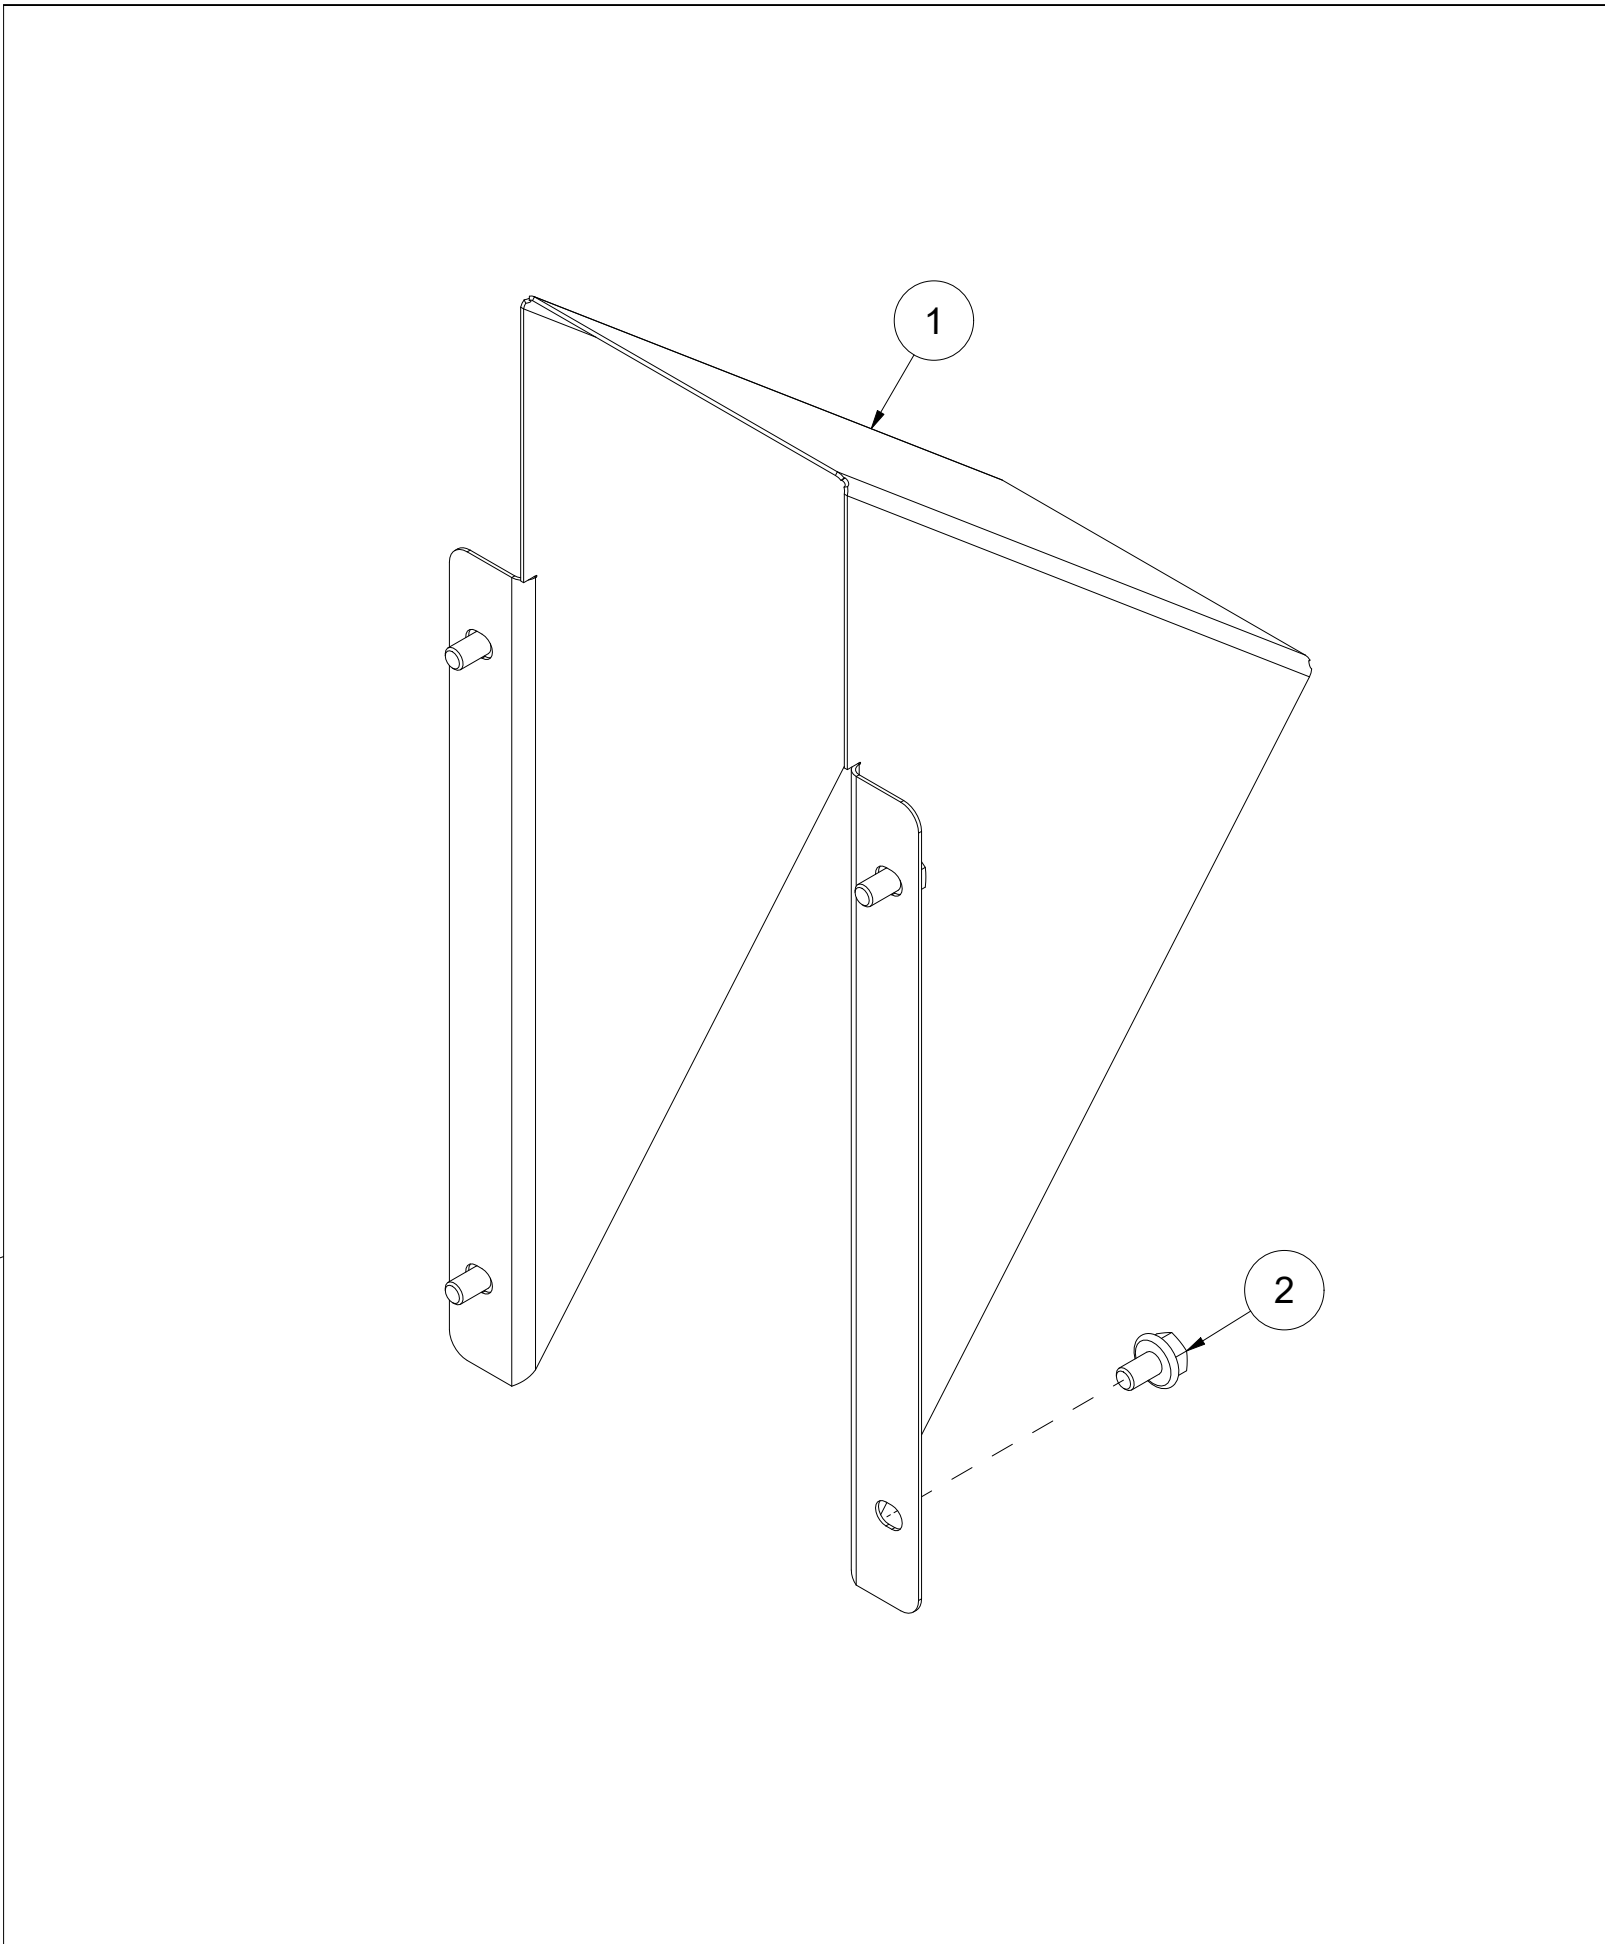

Pos	Qty	Article no	Designation
1	1	41211124	Engine mount
2	1	41211126	Left side cabinet leg
3	1	41211128	Right side cabinet leg
4	2	41211131	Attachment rail
5	4	2344330	Locking screw M10x25 EIZn 8.8 DIN 603
6	24	2531060	Washer M10 EIZn DIN 125
7	16	2483610	Locking nut M10 EIZn DIN 985
8	3	2422348	Hexagon screw M12x30 EIZn 8.8 DIN 933
9	3	2483611	Locking nut M12 EIZn DIN 985
10	3	2531069	Washer M12 EIZn DIN 125
11	4	2472299	Unbrako socket head screw M10x30 EIZn DIN 7991
12	8	2422297	Hexagon screw M10x25 EIZn 8.8 DIN 933
13	1	4257119	Electric motor 18,5kw230/400V leg and flange
14	1	2955560	Triple cog wheel pump 36+36+12
15	1	2957768	Hexagon nipple GEK BSP 1/2" L15 ED
16	2	2957774	Hexagon nipple GEK BSP 3/4" L28 ED
17	2	2957762	Hexagon nipple GEK BSP 1/2" L22 ED
18	1	2957749	Hexagon nipple GEK BSP 3/8" L12 ED
19	1	2962192	Flange PRE350/175/25
20	4	2422402	Hexagon screw M14x50 EIZn 8.8 DIN 931
21	4	2483612	Locking nut M14 EIZn DIN 985
22	8	2531072	Washer M14 EIZn DIN 125
23	4	2422491	Hexagon screw M16x45 EIZn 8.8 DIN 933
24	4	2531078	Washer M16 EIZn DIN 125
25	4	2534078	Spring washer M16 EIZn DIN 127
26	4	2477248	Unbrako cylinder screw M8x30 EIZn DIN 912
27	4	2531047	Washer M8 EIZn DIN 125
28	4	2534047	Spring washer M8 EIZn DIN 127
29	1	2962195	Coupling Softex 42/55.N3 pumping.
30	1	2962194	Coupling Softex 42/55.48 GG motors
31	1	2245007	Plastic cross Softex 42/55 92`Shore (white)
32	1	41211132	EI machine cover
33	4	2451196	Hexagon screw with flange M6x10 EIZn 8.8 DIN 6921
34	1	2958429	Hydraulic hose 3/8" L2250
35	1	2958448	Hydraulic hose 1" L1150
36	1	2958448	Hydraulic hose 1" L1150
37	1	2958444	Hydraulic hose 3/4" L1100
38	1	2958444	Hydraulic hose 3/4" L1100
39	1	2958437	Hydraulic hose 1/2" L1200
40	1	41211236	Electrical Cabinet 600x600x300 Complete 400V
41	1	41211240	Pushbutton box 3-Hole complete
42	1	2935037	Adhesive label Arrow
43	1	2935021	Adhesive lablel 90x30mm-400v Red
44	1	2935050	Adhesive lablel do not wash 60x60 Yellow

016 Sawdust funnel VM450