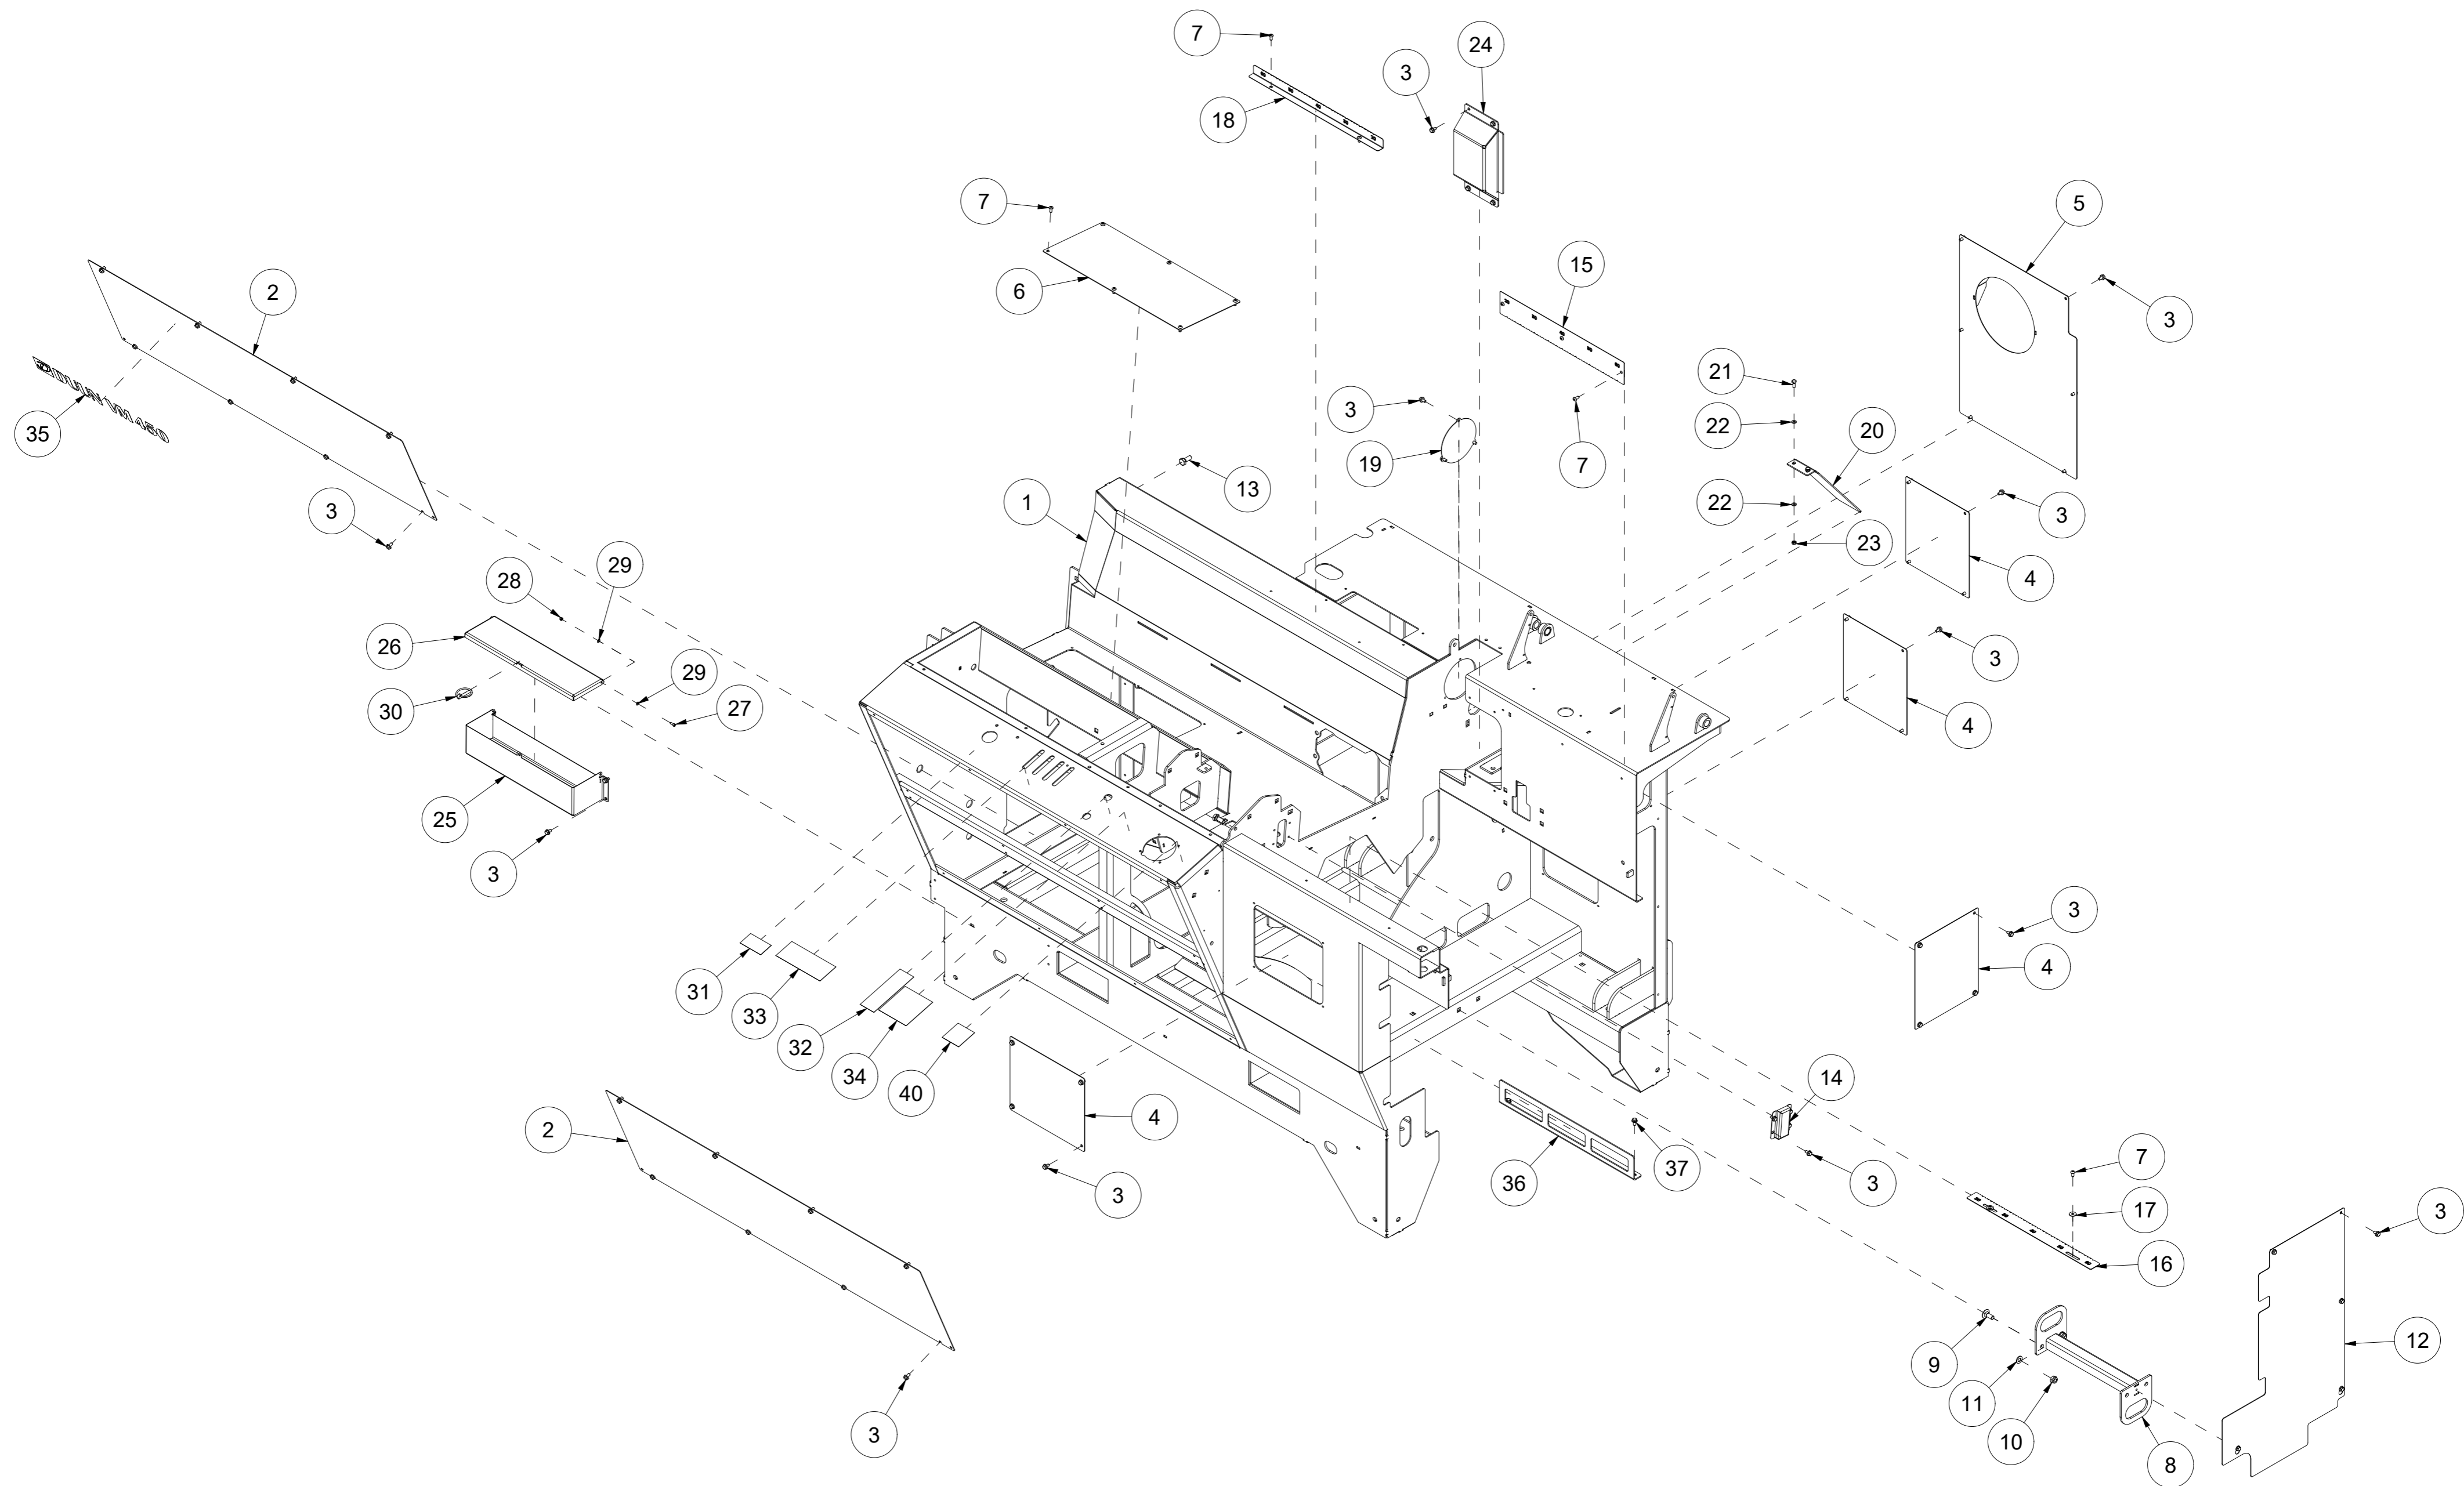

VM450 Spare parts catalogue

Duun Industrier as
7630 Åsen, Norway
www.duun.no

001 Chassis VM450

Pos	Qty	Article no	Designation
1	1	41211003	Chassis
2	2	41211059	Front cover
3	58	2451196	Hexagon screw with flange M6x10 EIZn 8.8 DIN 6921
4	4	41211091	Cover
5	1	41211093	Rear cover
6	1	41211097	Cover
7	13	2476197	Hexagon socket head cap screw M6x12 EIZn ISO 7380
8	1	41211013	Safety bracket
9	2	2344330	Locking screw M10x25 EIZn 8.8 DIN 603
10	2	2483610	Locking nut M10 EIZn DIN 985
11	2	2531060	Washer M10 EIZn DIN 125
12	1	41211092	Side cover
13	4	2422297	Hexagon screw M10x25 EIZn 8.8 DIN 933
14	1	41211078	Cover
15	1	41211068	Length indicator 20-60 cm
16	1	41211125	Length indicator senor 20-60cm
17	2	2533038	Body washer M6 EIZn DIN 9021
18	1	41211162	Length indicator
19	1	41211094	Cover
20	1	41211096	Plate
21	2	2422200	Hexagon screw M6x16 EIZn 8.8 DIN 933
22	4	2531039	Washer M6 EIZn DIN 125
23	2	2483608	Locking nut M6 EIZn DIN 985
24	1	41211106	Cover
25	1	41211220	Toolbox
26	1	41211221	Toolbox lid
27	2	2477130	Unbrako cylinder screw M4x10 EIZn DIN 912
28	2	2483606	Locking nut M4 EIZn DIN 985
29	4	2531023	Washer M4 EIZn DIN 125
30	1	2556138	Linch pin Ø6
31	1	2935036	Adhesive label 75x40 Speed conveyor belt
32	1	2935163	Adhesive label 50x150 Saw power
33	1	2935167	Adhesive label 160x60 Operation
34	1	2935164	Adhesive label 100x100 Operation
35	1	2935175	Adhesive label VM450
36	1	41211095	Hose holde
37	2	2451197	Hexagon screw with flange M6x12 EIZn 8.8 DIN6921
40	1	2935050	Adhesive label 60x60 YELLOW