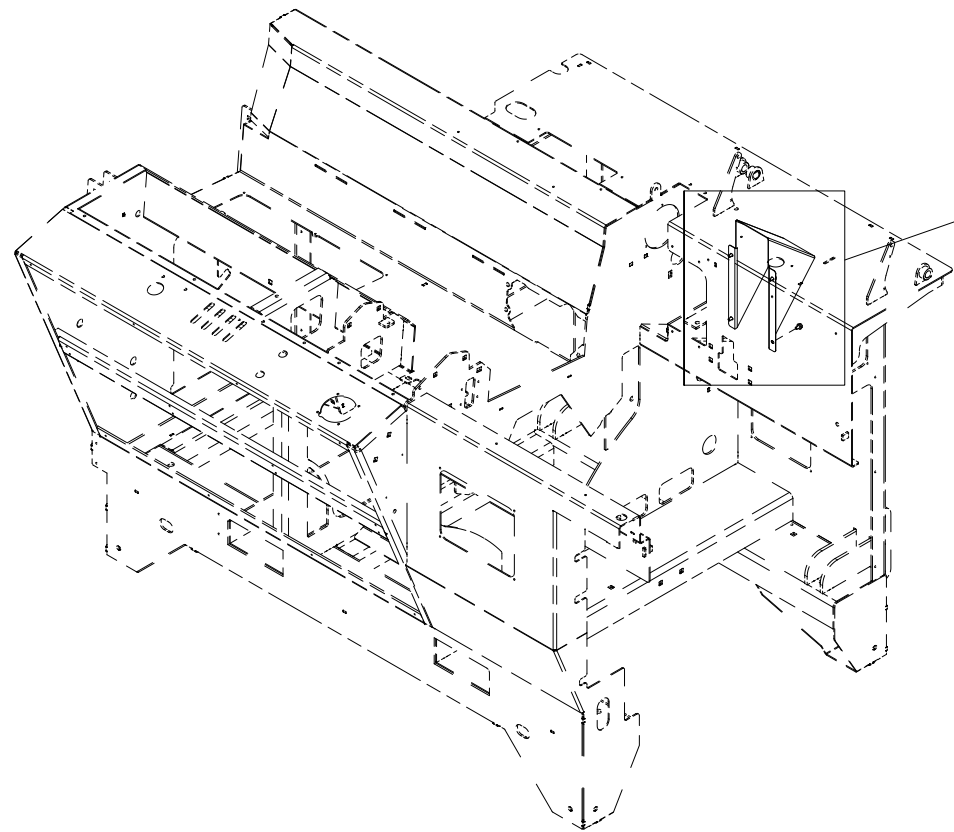

Pos	Qty	Article no	Designation
1	1	41211124	Engine mount
2	1	41211126	Left side cabinet leg
3	1	41211128	Right side cabinet leg
4	2	41211131	Attachment rail
5	4	2344330	Locking screw M10x25 EIZn 8.8 DIN 603
6	24	2531060	Washer M10 EIZn DIN 125
7	16	2483610	Locking nut M10 EIZn DIN 985
8	3	2422348	Hexagon screw M12x30 EIZn 8.8 DIN 933
9	3	2483611	Locking nut M12 EIZn DIN 985
10	3	2531069	Washer M12 EIZn DIN 125
11	4	2472299	Unbrako socket head screw M10x30 EIZn DIN 7991
12	8	2422297	Hexagon screw M10x25 EIZn 8.8 DIN 933
13	1	4257119	Electric motor 18,5kw230/400V leg and flange
14	1	2955560	Triple cog wheel pump 36+36+12
15	1	2957768	Hexagon nipple GEK BSP 1/2" L15 ED
16	2	2957774	Hexagon nipple GEK BSP 3/4" L28 ED
17	2	2957762	Hexagon nipple GEK BSP 1/2" L22 ED
18	1	2957749	Hexagon nipple GEK BSP 3/8" L12 ED
19	1	2962192	Flange PRE350/175/25
20	4	2422402	Hexagon screw M14x50 EIZn 8.8 DIN 931
21	4	2483612	Locking nut M14 EIZn DIN 985
22	8	2531072	Washer M14 EIZn DIN 125
23	4	2422491	Hexagon screw M16x45 EIZn 8.8 DIN 933
24	4	2531078	Washer M16 EIZn DIN 125
25	4	2534078	Spring washer M16 EIZn DIN 127
26	4	2477248	Unbrako cylinder screw M8x30 EIZn DIN 912
27	4	2531047	Washer M8 EIZn DIN 125
28	4	2534047	Spring washer M8 EIZn DIN 127
29	1	2962195	Coupling Softex 42/55.N3 pumping.
30	1	2962194	Coupling Softex 42/55.48 GG motors
31	1	2245007	Plastic cross Softex 42/55 92`Shore (white)
32	1	41211132	EI machine cover
33	4	2451196	Hexagon screw with flange M6x10 EIZn 8.8 DIN 6921
34	1	2958429	Hydraulic hose 3/8" L2250
35	1	2958448	Hydraulic hose 1" L1150
36	1	2958448	Hydraulic hose 1" L1150
37	1	2958444	Hydraulic hose 3/4" L1100
38	1	2958444	Hydraulic hose 3/4" L1100
39	1	2958437	Hydraulic hose 1/2" L1200
40	1	41211236	Electrical Cabinet 600x600x300 Complete 400V
41	1	41211240	Pushbutton box 3-Hole complete
42	1	2935037	Adhesive label Arrow
43	1	2935021	Adhesive lablel 90x30mm-400v Red
44	1	2935050	Adhesive lablel do not wash 60x60 Yellow

016 Sawdust funnel VM450