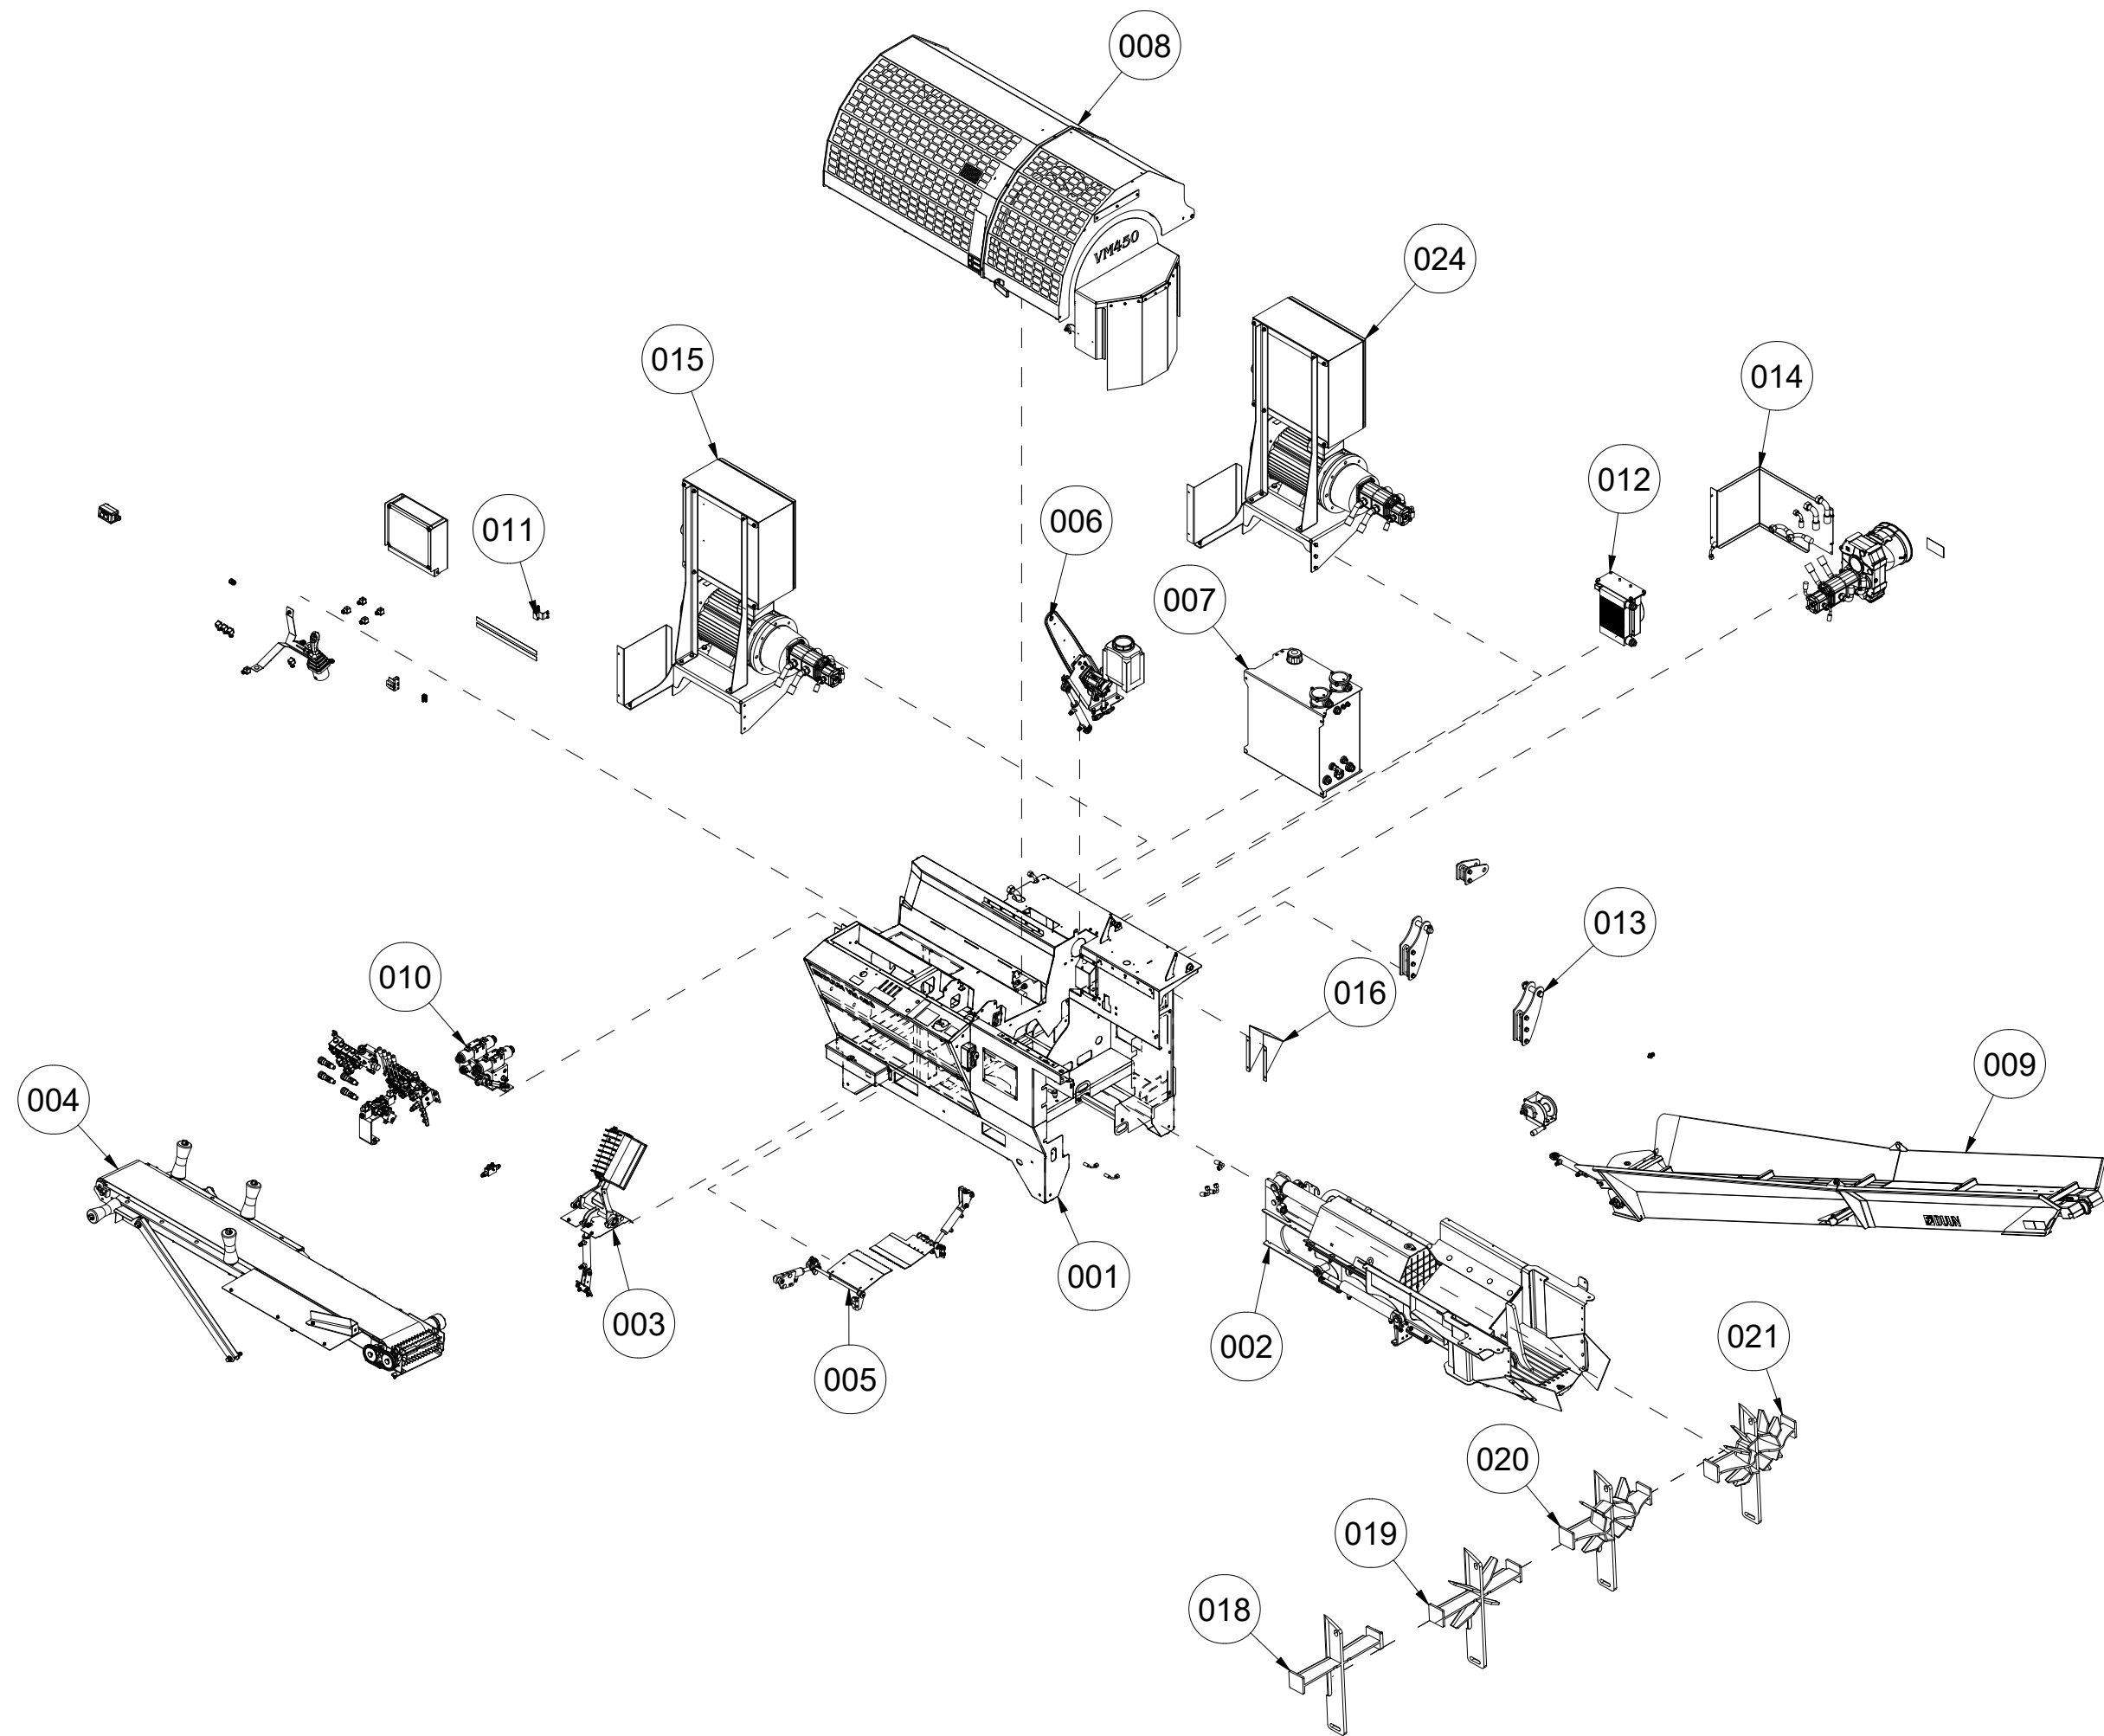

VM450 Spare parts catalogue

Duun Industrier as
7630 Åsen, Norway
www.duun.no

001 Chassis VM450

Pos	Qty	Article no	Designation
1	1	41211003	Chassis
2	2	41211059	Front cover
3	58	2451196	Hexagon screw with flange M6x10 EIZn 8.8 DIN 6921
4	4	41211091	Cover
5	1	41211093	Rear cover
6	1	41211097	Cover
7	13	2476197	Hexagon socket head cap screw M6x12 EIZn ISO 7380
8	1	41211013	Safety bracket
9	2	2344330	Locking screw M10x25 EIZn 8.8 DIN 603
10	2	2483610	Locking nut M10 EIZn DIN 985
11	2	2531060	Washer M10 EIZn DIN 125
12	1	41211092	Side cover
13	4	2422297	Hexagon screw M10x25 EIZn 8.8 DIN 933
14	1	41211078	Cover
15	1	41211068	Length indicator 20-60 cm
16	1	41211125	Length indicator senor 20-60cm
17	2	2533038	Body washer M6 EIZn DIN 9021
18	1	41211162	Length indicator
19	1	41211094	Cover
20	1	41211096	Plate
21	2	2422200	Hexagon screw M6x16 EIZn 8.8 DIN 933
22	4	2531039	Washer M6 EIZn DIN 125
23	2	2483608	Locking nut M6 EIZn DIN 985
24	1	41211106	Cover
25	1	41211220	Toolbox
26	1	41211221	Toolbox lid
27	2	2477130	Unbrako cylinder screw M4x10 EIZn DIN 912
28	2	2483606	Locking nut M4 EIZn DIN 985
29	4	2531023	Washer M4 EIZn DIN 125
30	1	2556138	Linch pin Ø6
31	1	2935036	Adhesive label 75x40 Speed conveyor belt
32	1	2935163	Adhesive label 50x150 Saw power
33	1	2935167	Adhesive label 160x60 Operation
34	1	2935164	Adhesive label 100x100 Operation
35	1	2935175	Adhesive label VM450
36	1	41211095	Hose holde
37	2	2451197	Hexagon screw with flange M6x12 EIZn 8.8 DIN6921
40	1	2935050	Adhesive label 60x60 YELLOW