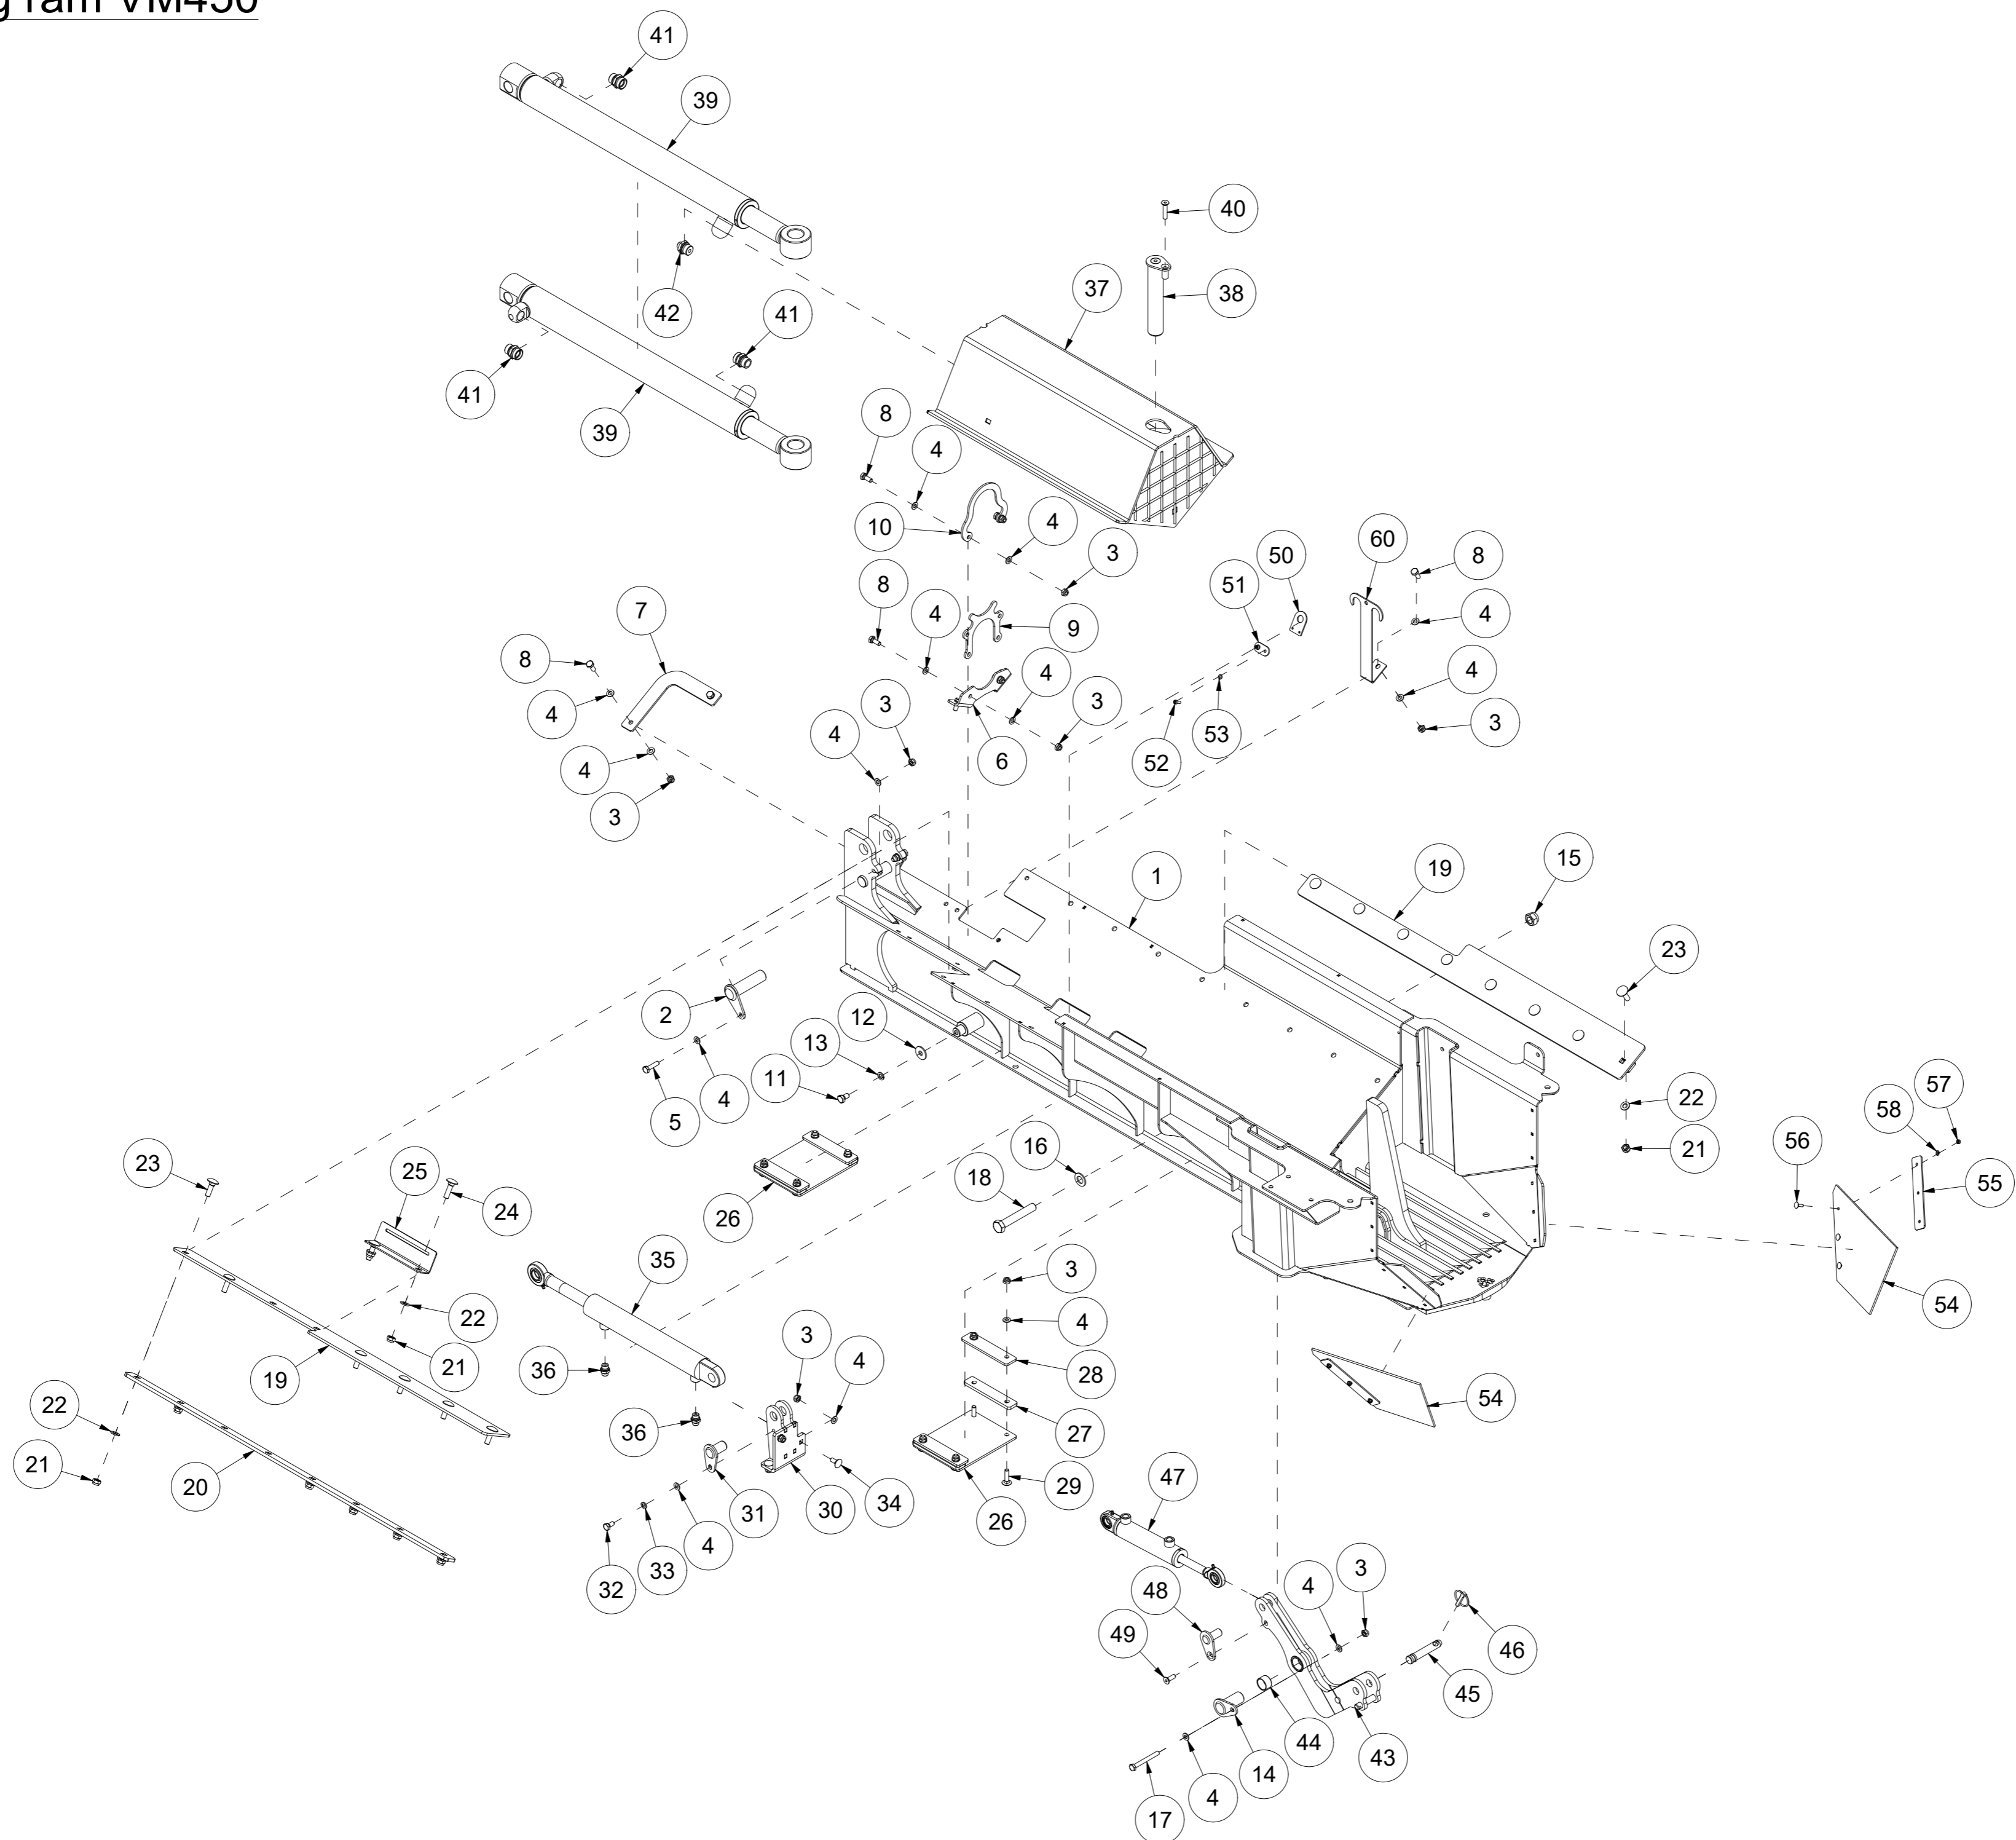

002 Splitting ram VM450

Pos	Qty	Article no	Designation	Pos	Qty	Article no	Designation
1	1	41211001	Splitting ram	57	6	2483608	Locking nut M6 EIZn DIN 985
2	2	41211037	Bolt for splitting cylinder	58	6	2531039	Washer M6 EIZn DIN 125
3	25	2483610	Locking nut M10 EIZn DIN 985	60	1	41211242	Hose holder
4	37	2531060	Washer M10 EIZn DIN 125				
5	2	2422303	Hexagon screw M10x40 EIZn 8.8 DIN 931				
6	1	41211154	Cylinder support				
7	1	41211108	Hose protection				
8	9	2422297	Hexagon screw M10x25 EIZn 8.8 DIN 933				
9	1	41211089	Cylinder support				
10	1	41211153	Cylinder support				
11	1	2422344	Hexagon screw M12x20 EIZn 8.8 DIN 933				
12	1	2533090	Body washer M12 EIZn DIN 9021				
13	1	2534069	Spring washer M12 EIZn DIN 127				
14	1	41211030	Knife lift bolt				
15	1	2483615	Locking nut M20 EIZn DIN 985				
16	2	2531086	Washer M20 EIZn DIN 125				
17	1	2422315	Hexagon screw M10x90 EIZn 8.8 DIN 931				
18	1	2422585	Hexagon screw M20x120 EIZn 8.8 DIN 931				
19	2	41211040	Guide rail 1				
20	2	41211041	Guide rail 2				
21	16	2483611	Locking nut M12 EIZn DIN 985				
22	16	2531069	Washer M12 EIZn DIN 125				
23	14	2344352	Locking screw M12x40 EIZn 8.8 DIN 603				
24	2	2344354	Locking screw M12x45 EIZn 8.8 DIN 603				
25	1	41211074	Sensor bracket 2				
26	2	41211052	Wear plate				
27	4	41211053	Wear plate side				
28	4	41211054	Lock plate				
29	8	2344334	Locking screw M10x40 EIZn 8.8 DIN 603				
30	1	41211110	Bracket				
31	1	41211025	Bolt				
32	1	2422295	Hexagon screw M10x20 EIZn 8.8 DIN 933				
33	1	2534060	Spring washer M10 EIZn DIN 127				
34	4	2344330	Locking screw M10x25 EIZn 8.8 DIN 603				
35	1	2955004	Cylinder Ø50/30 SL300				
36	2	2957759	Hexagon nipple GEK BSP 3/8" L10 ED				
37	1	41211002	Splitting ram VM450				
38	1	41211036	Bolt				
39	2	2955012	Cylinder 70/50 690 VM450				
40	1	2472307	Unbrako socket head screw M10x50 St 10.9 DIN 7991				
41	3	2957773	Hexagon nipple GEK BSP 3/4" L22 ED				
42	1	2957777	Hexagon nipple GEK BSP 3/4" L12 ED				
43	1	41211027	Splitter lifting arm				
44	2	2245228	Plastic bearing Ø30/34x20				
45	1	2526321	Top strut bolt cat. 1 Ø19x70				
46	1	2556142	Linch pin Ø10x40				
47	1	2955006	Cylinder Hydramek DE0402452				
48	1	41211227	Knife lift cylinder bolt				
49	1	2472299	Unbrako socket head screw M10x30 EIZn DIN 7991				
50	1	41211104	Sensor plate				
51	1	41211111	Sensor washer				
52	2	2477200	Unbrako cylinder screw M6x16 EIZn DIN 912				
53	2	2534039	Spring washer M6 EIZn DIN 127				
54	2	41211136	Plastic sheet				
55	2	41211144	Plate				
56	6	2444360	Locking screw M6x20 EIZn 4.6 DIN 603